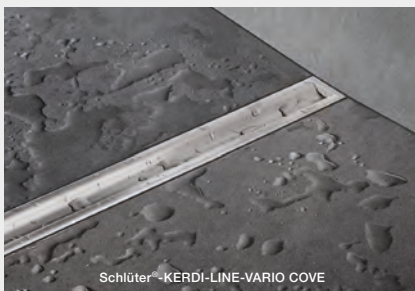

Barrierefreie, bodenebene Duschen mit Schlüter-KERDI-LINE-VARIO

Unser variables System für die Linienentwässerung von bodenebenen Duschen. Individuell kürzbare Entwässerungsprofile in frischen Designs treffen auf ein flach aufbauendes Ablaufgehäuse. Die fest integrierte flexible KERDI-Manschette sorgt für den sicheren Anschluss des Ablaufes an die Flächenabdichtung. Für größtmögliche Flexibilität bei der Montage sorgt der um 360° drehbare Ablauf.